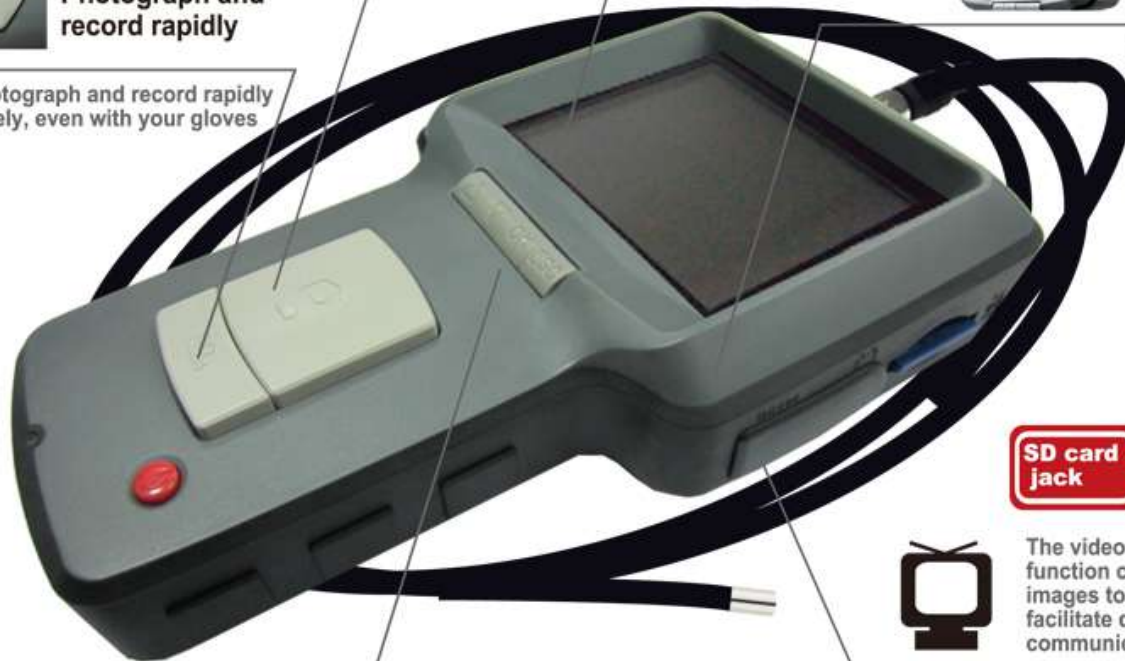

3.5 " Extra-wide and clear TFT monitor

3.5 " Extra-wide view angle and clear TFT monitor, protected by oil and scratch resistant tempered glass

Sun Shade Design

This unique sun-shade design is capable to block the sunlight by 50%.

Photograph and record rapidly

You can photograph and record rapidly and accurately, even with your gloves on.

You can perform all tasks with easy to operate multi-function keys.

The video output (TV Out) function can transfer video images to a television, to facilitate discussion and communication.

Video output AC jack

Multifunction key

FEATURE

Professional borescope

A professional borescope designed for professionals. You can operate this system accurately and rapidly with your gloves on.

Portable product

You can probe with palm-sized MIFS anytime at anyplace. There's no longer any need for dragging around the luggage-sized borescope.

Long duty hour

Equipped with a high capacity battery. It can work and record for 4 hrs continuously after being charged for 2 hrs. The 2G memory card can also hold 4000 photos. Furthermore, you can manage and mail these photos as a working report on a desktop computer after they're transferred through a USB cable.