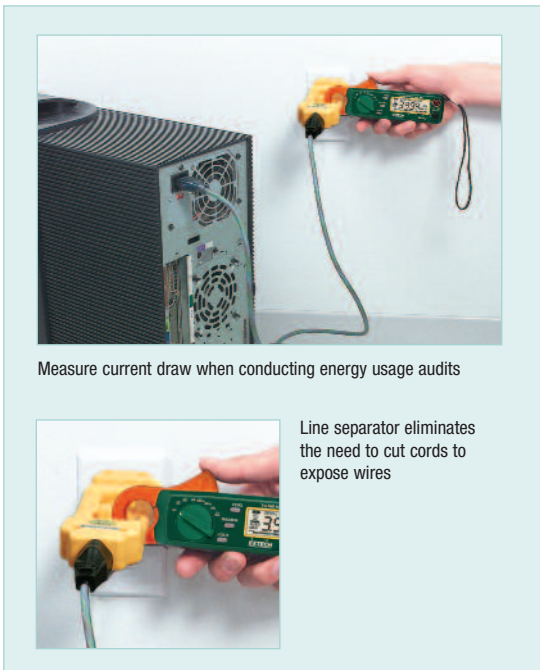

Mini DC/AC Clamp Meters

Ideal for low current measurements
Extech's Mini Clamp Meters, with their high resolution, are the ideal tools for accurately measuring very low AC & DC currents. Smaller in size than traditional clamp meters, they easily fit into tight spaces.

Features:

- Three models provide high Accuracy and Resolution
- Large 4000 count LCD display with full function indication
- Fast 40 segment analog bargraph
- One touch "Auto Zero" for DCA measurements eliminates the need to turn a knob to zero adjust
- Data hold, Max/Min recall display
- 0.9" (23mm) clamp jaw opening
- Overload protection to 400A DC
- True RMS models recommended for measurements where distortion may otherwise cause inaccuracies
- Optional 3-prong AC Line Separator enables safe and easy measurements on power cables with molded plugs (splits hot conductor from neutral and ground)

Specifications	30A Clamp Meter	200A Clamp DMM	400A Clamp DMM
AC Current:	0-30A	200A	—
Resolution	0.1mA	100mA	—
Accuracy	±(2.0%+5d)@50/60Hz	±(1.0%+2d)	—
DC Current:	0-30A	40A	—
Resolution	1mA	10mA	—
Accuracy	—	±(1.0%+2d)	—
AC Voltage:	0-400V	400V	—
Resolution	0.1V	0.1V	—
Accuracy	±(2.0%+5d)	±(1.5%+4d) (50/60Hz)	—
DC Voltage:	0-400V	400V	—
Resolution	0.1V	0.1V	—
Accuracy	±(1.0%+2d)	±(1.0%+2d)	—
DCA:	—	—	40A/400A
Resolution	—	—	10mA/100mA
Accuracy	—	—	1.0% ±2d
ACA (True RMS):	—	—	4A/40A/100A/400A
Resolution	—	—	1mA/10mA/100mA/100mA
Accuracy	—	—	1.5% ±3d
Resistance:	—	400Ω	—
Resolution	—	0.1 Ohm	—
Accuracy	—	±(1.5%+2d)	—
Frequency:	—	10kHz	10kHz
Resolution	—	0.01Hz	0.01-100Hz
Accuracy	—	±(0.5%+2d)	±0.5% ±2d
Dimensions:	7.2x2.5x1.4" (183x64x36mm)	7x1.75x1.25" (178x45x32mm)	7.2x2.5x1.4" (183x64x36mm)
Weight:	6.2 oz (190g)	6 oz (170g)	6.2 oz (190g)